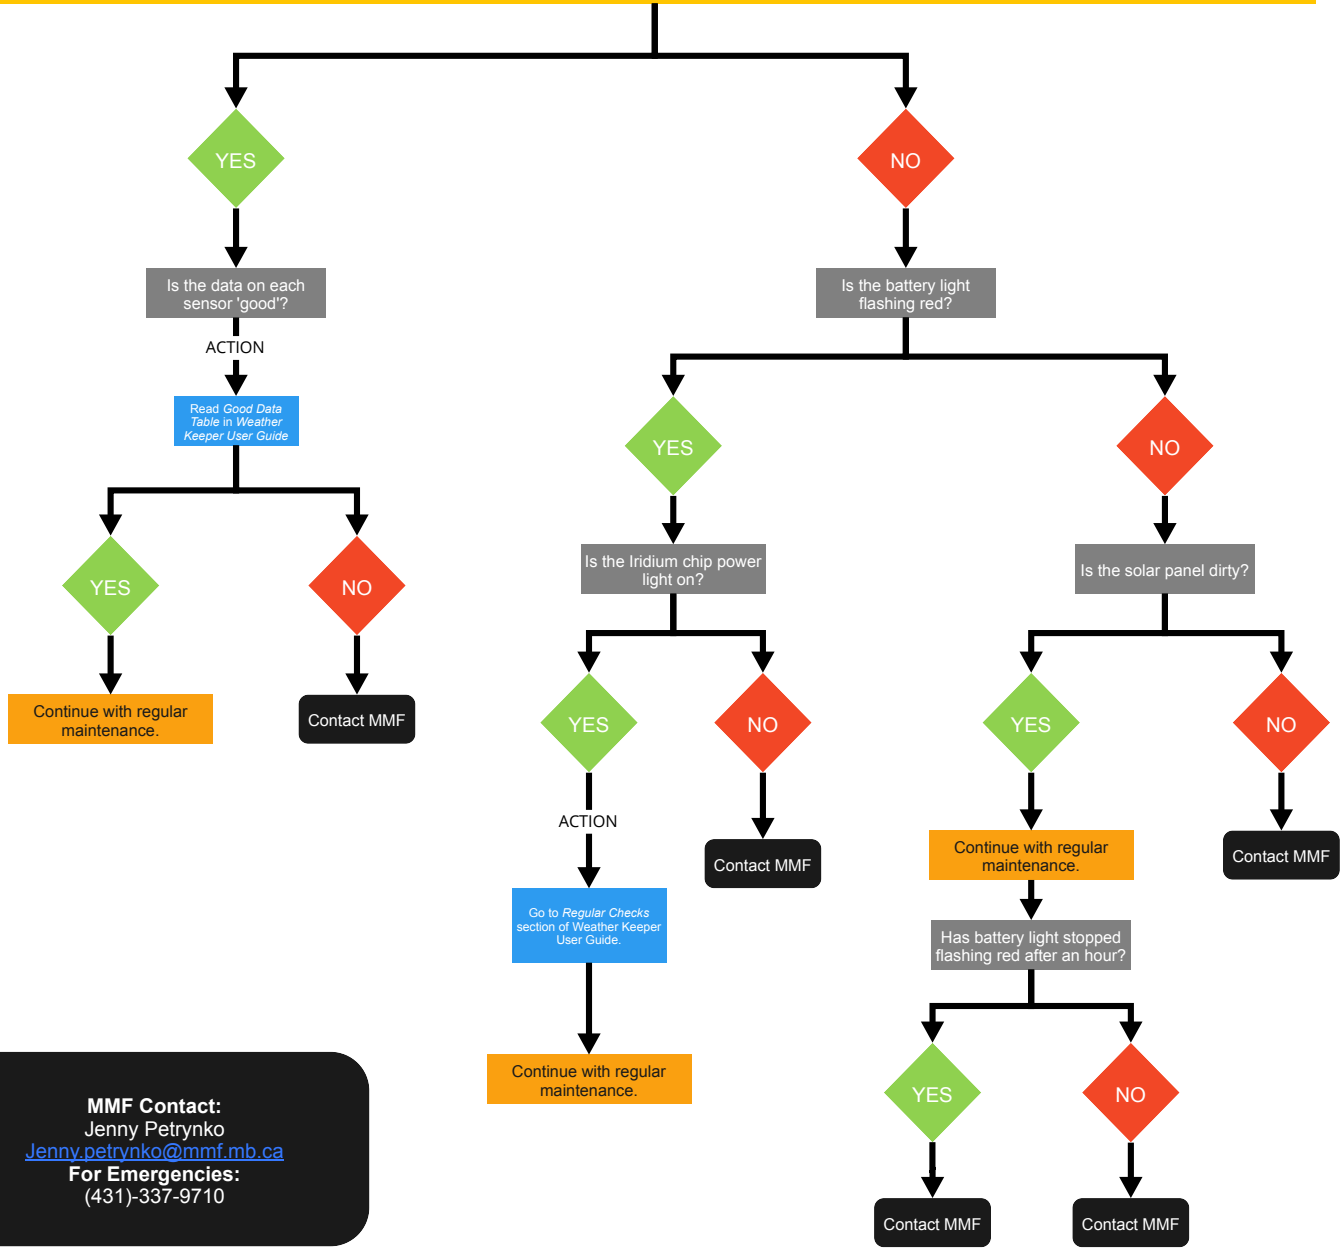

IS THE DASHBOARD ON YOUR COMPUTER SCREEN SHOWING DATA?

MMF Contact:
Jenny Petrynko
Jenny.petrynko@mmf.mb.ca
For Emergencies:
(431)-337-9710