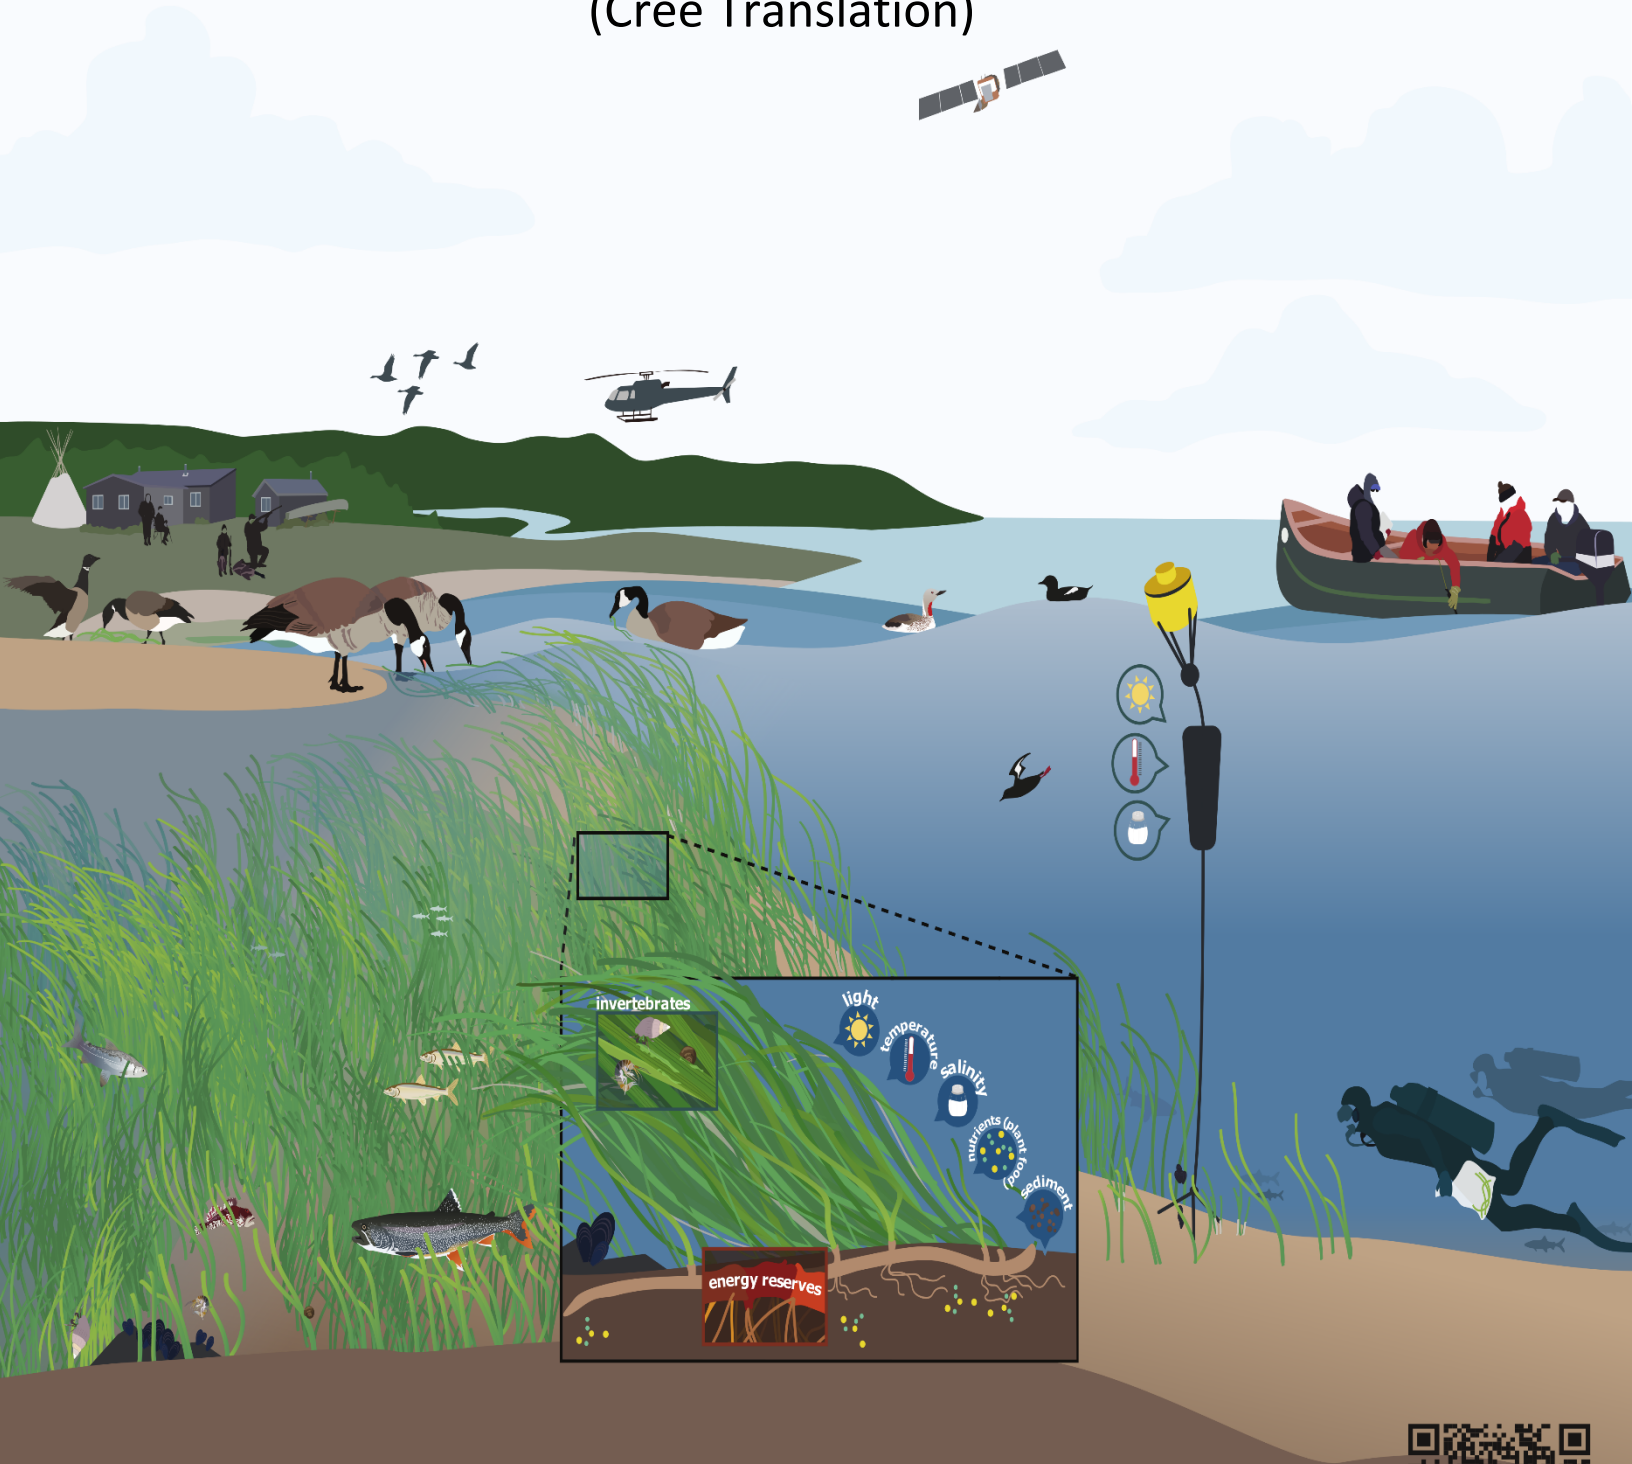

# Coastal Habitat Comprehensive Research Project

*Summary of the project findings*

(Cree Translation)

To learn more,  
scan the code  
with your  
phone camera: